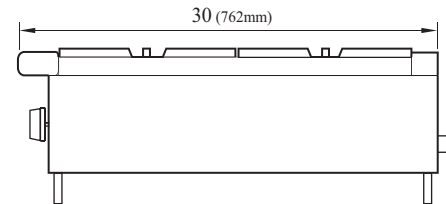

SIDE VIEW

Ver.20210322

- Turbo Air : 800-627-0032 ■ GK : 800-500-3519
- Warranty : 800-381-7770 ■ AC : 888-900-1002