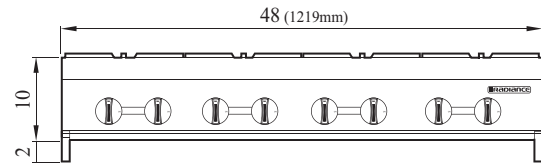

High Output Counter Top Hot Plate

Model : TAHP-48-8

DATA	
Gas Type	NAT/LP Convertible
Gas Connection	3/4"
Regulator	3/4"
Gas Pressure	NAT : 5W.C" / LPG : 10W.C"
BTU	256,000
SHIPPING DATA	
Class	85
Length (in.)	48 (1219mm)
Depth (in.) *	30 (762mm)
Height (in.) †	10 (254mm)
Shipping Weight (lbs.)	295

Design and specifications subject to change without notice.
Actual shipping weight may differ due to extra packing materials for product protection.
* Depth does not include 3/4" for rear gas connection.
† Height does not include 2" for leg height.

■ WARRANTY : 1 Year Labor and Parts Warranty

PLAN VIEW

(unit : inch)

FRONT VIEW

Ver.20210322

- Turbo Air : 800-627-0032 ■ GK : 800-500-3519
- Warranty : 800-381-7770 ■ AC : 888-900-1002