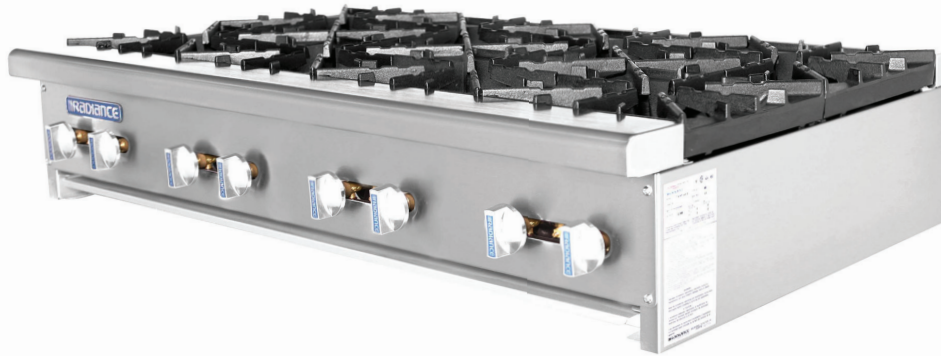

High Output Counter Top Hot Plate

Model : TAHP-48-8

≡ FEATURES & BENEFITS ≡

- **Stainless steel front, sides and 4" front top ledge**
- **Easy cleaning, detachable lift-off 2 piece burner**
- **Center concentrated design high performance 32,000 BTU/hr burner**
- **Removable 12" x 12" heavy cast-iron top grates**
- **Grooved design top grate ensure direct heat to cooking surface**
- **Removable full width grease pan**
- **Top grate is designed to allow pot to slide without lifting**
- **Ergonomically designed heat resistant PPS (Poly Phenylene Sulfide) On-Off knob**
- **Adjustable standing pilot for each burner**
- **3/4" rear gas connection and gas pressure regulator**
- **2" stainless steel legs included**

High Output Counter Top Hot Plate

Model : TAHP-48-8

| DATA | |
|------------------------|----------------------------|
| Gas Type | NAT/LP Convertible |
| Gas Connection | 3/4" |
| Regulator | 3/4" |
| Gas Pressure | NAT : 5W.C" / LPG : 10W.C" |
| BTU | 256,000 |
| SHIPPING DATA | |
| Class | 85 |
| Length (in.) | 48 (1219mm) |
| Depth (in.) * | 30 (762mm) |
| Height (in.) † | 10 (254mm) |
| Shipping Weight (lbs.) | 295 |