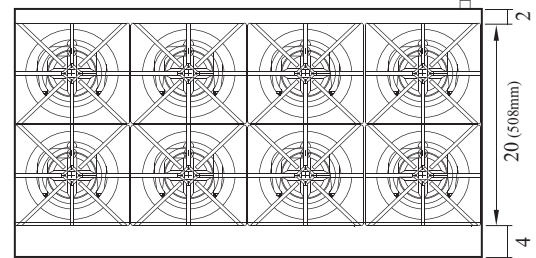

High Output Counter Top Hot Plate

Model : TAHP-48-8

DATA	
Gas Type	NAT/LP Convertible
Gas Connection	3/4"
Regulator	3/4"
Gas Pressure	NAT : 5W.C" / LPG : 10W.C"
BTU	256,000
SHIPPING DATA	
Class	85
Length (in.)	48 (1219mm)
Depth (in.) *	30 (762mm)
Height (in.) †	10 (254mm)
Shipping Weight (lbs.)	295

Design and specifications subject to change without notice.
Actual shipping weight may differ due to extra packing materials for product protection.
* Depth does not include 3/4" for rear gas connection.
† Height does not include 2" for leg height.

■ WARRANTY : 1 Year Labor and Parts Warranty

PLAN VIEW

(unit : inch)

TOP VIEW