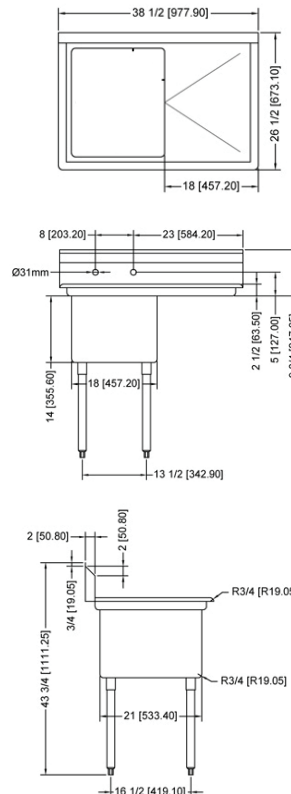

ONE TUB SINK WITH LEFT DRAIN BOARD

ONE TUB SINK WITH RIGHT DRAIN BOARD

ONE TUB SINK WITH TWO DRAIN BOARD

TECHNICAL SPECIFICATION

ITEM NUMBER	DESCRIPTION	DIMENSIONS OF SINK	DRAIN BOARD	OVERALL DIMENSIONS	WEIGHT
25262	One tub sink with corner drain	18" x 21" x 14"/ 457 x 533 x 355.6 mm	N/A	23" x 26 1/2" x 44"/ 584 x 673 x 1117.6 mm	53 lbs./ 24 kg
43772	One tub sink with center drain				
25263	One tub sink with corner drain	18" x 21" x 14"/ 457 x 533 x 355.6 mm	Left	38 1/2" x 26 1/2" x 44"/ 978 x 673 x 1117.6 mm	62 lbs./ 28 kg
43771	One tub sink with center drain				
25264	One tub sink with corner drain	18" x 21" x 14"/ 457 x 533 x 355.6 mm	Right	38 1/2" x 26 1/2" x 44"/ 978 x 673 x 1117.6 mm	62 lbs./ 28 kg
43773	One tub sink with center drain				
25265	One tub sink with corner drain	18" x 21" x 14"/ 457 x 533 x 355.6 mm	2	54" x 26 1/2" x 44"/ 1371.6 x 673 x 1117.6 mm	71 lbs./ 32 kg
43774	One tub sink with center drain				

ONE TUB SINK WITH TWO DRAIN BOARD

TECHNICAL SPECIFICATION

ITEM NUMBER	DESCRIPTION	DIMENSIONS OF SINK	DRAIN BOARD	OVERALL DIMENSIONS	WEIGHT
22118	One tub sink with corner drain	24" x 24" x 14"/ 609.6 x 609.6 x 355.6 mm	N/A	29" x 29 1/2" x 44"/ 736.6 x 749 x 1117.6 mm	45 lbs./ 20 kg
43783	One tub sink with center drain				
25253	One tub sink with corner drain	24" x 24" x 14"/ 609.6 x 609.6 x 355.6 mm	Left	50 1/2" x 29 1/2" x 44"/ 1282.7 x 749 x 1117.6 mm	75 lbs./ 30 kg
41855	One tub sink with center drain				
25254	One tub sink with corner drain	24" x 24" x 14"/ 609.6 x 609.6 x 355.6 mm	Right	50 1/2" x 29 1/2" x 44"/ 1282.7 x 749 x 1117.6 mm	75 lbs./ 30 kg
43784	One tub sink with center drain				
25255	One tub sink with corner drain	24" x 24" x 14"/ 609.6 x 609.6 x 355.6 mm	2	72" x 29 1/2" x 44"/ 1829 x 749 x 1117.6 mm	75 lbs./ 30 kg
43785	One tub sink with center drain				