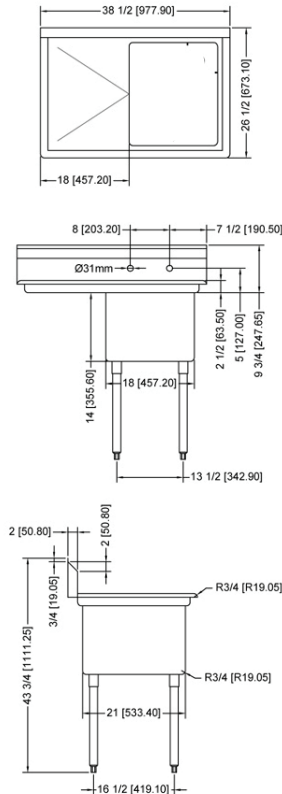

TECHNICAL SPECIFICATION

ITEM NUMBER	DESCRIPTION	DIMENSIONS OF SINK	DRAIN BOARD	OVERALL DIMENSIONS	WEIGHT
22112	One tub sink with corner drain	18" x 18" x 11"	N/A	23" x 23 1/2" x 44"	32 lbs./
43761	One tub sink with center drain	457 x 457 x 279.4 mm	N/A	584 x 597 x 1117.6 mm	14.5 kg
25247	One tub sink with corner drain	18" x 18" x 11"	Left	38 1/2" x 23 1/2" x 44"/ 978 x 597 x 1117.6 mm	60 lbs./ 27 kg
43760	One tub sink with center drain	457 x 457 x 279.4 mm			
25248	One tub sink with corner drain	18" x 18" x 11" /	Right	38 1/2" x 23 1/2" x 44"/ 978 x 597 x 1117.6 mm	60 lbs./ 27 kg
43762	One tub sink with center drain	457 x 457 x 279.4 mm			
25249	One tub sink with corner drain	18" x 18" x 11"	2	54" x 23 1/2" x 44"/ 1371.6 x 597 x 1117.6 mm	69 lbs./ 31.3 kg
43759	One tub sink with center drain	457 x 457 x 279.4 mm			

ONE TUB SINK WITH LEFT DRAIN BOARD

ONE TUB SINK WITH RIGHT DRAIN BOARD

ONE TUB SINK WITH TWO DRAIN BOARD

TECHNICAL SPECIFICATION

ITEM NUMBER	DESCRIPTION	DIMENSIONS OF SINK	DRAIN BOARD	OVERALL DIMENSIONS	WEIGHT
25262	One tub sink with corner drain	18" x 21" x 14"/ 457 x 533 x 355.6 mm	N/A	23" x 26 1/2" x 44"/ 584 x 673 x 1117.6 mm	53 lbs./ 24 kg
43772	One tub sink with center drain				
25263	One tub sink with corner drain	18" x 21" x 14"/ 457 x 533 x 355.6 mm	Left	38 1/2" x 26 1/2" x 44"/ 978 x 673 x 1117.6 mm	62 lbs./ 28 kg
43771	One tub sink with center drain				
25264	One tub sink with corner drain	18" x 21" x 14"/ 457 x 533 x 355.6 mm	Right	38 1/2" x 26 1/2" x 44"/ 978 x 673 x 1117.6 mm	62 lbs./ 28 kg
43773	One tub sink with center drain				
25265	One tub sink with corner drain	18" x 21" x 14"/ 457 x 533 x 355.6 mm	2	54" x 26 1/2" x 44"/ 1371.6 x 673 x 1117.6 mm	71 lbs./ 32 kg
43774	One tub sink with center drain				