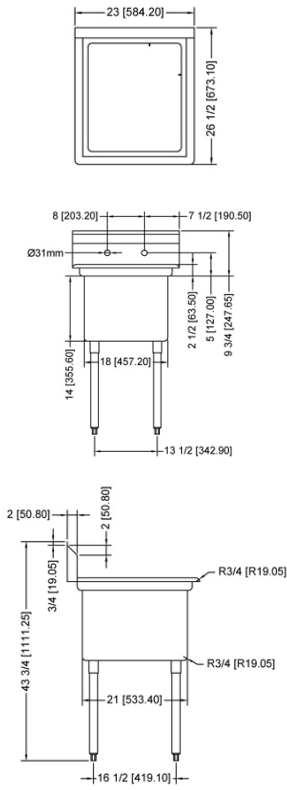

ONE TUB SINK WITH LEFT DRAIN BOARD

ONE TUB SINK WITH RIGHT DRAIN BOARD

ONE TUB SINK WITH TWO DRAIN BOARD

TECHNICAL SPECIFICATION

ITEM NUMBER	DESCRIPTION	DIMENSIONS OF SINK	DRAIN BOARD	OVERALL DIMENSIONS	WEIGHT
25262	One tub sink with corner drain	18" x 21" x 14"/ 457 x 533 x 355.6 mm	N/A	23" x 26 1/2" x 44"/ 584 x 673 x 1117.6 mm	53 lbs./ 24 kg
43772	One tub sink with center drain				
25263	One tub sink with corner drain	18" x 21" x 14"/ 457 x 533 x 355.6 mm	Left	38 1/2" x 26 1/2" x 44"/ 978 x 673 x 1117.6 mm	62 lbs./ 28 kg
43771	One tub sink with center drain				
25264	One tub sink with corner drain	18" x 21" x 14"/ 457 x 533 x 355.6 mm	Right	38 1/2" x 26 1/2" x 44"/ 978 x 673 x 1117.6 mm	62 lbs./ 28 kg
43773	One tub sink with center drain				
25265	One tub sink with corner drain	18" x 21" x 14"/ 457 x 533 x 355.6 mm	2	54" x 26 1/2" x 44"/ 1371.6 x 673 x 1117.6 mm	71 lbs./ 32 kg
43774	One tub sink with center drain				

ONE TUB SINK WITH TWO DRAIN BOARD

TECHNICAL SPECIFICATION

ITEM NUMBER	DESCRIPTION	DIMENSIONS OF SINK	DRAIN BOARD	OVERALL DIMENSIONS	WEIGHT
22118	One tub sink with corner drain	24" x 24" x 14"/ 609.6 x 609.6 x 355.6 mm	N/A	29" x 29 1/2" x 44"/ 736.6 x 749 x 1117.6 mm	45 lbs./ 20 kg
43783	One tub sink with center drain				
25253	One tub sink with corner drain	24" x 24" x 14"/ 609.6 x 609.6 x 355.6 mm	Left	50 1/2" x 29 1/2" x 44"/ 1282.7 x 749 x 1117.6 mm	75 lbs./ 30 kg
41855	One tub sink with center drain				
25254	One tub sink with corner drain	24" x 24" x 14"/ 609.6 x 609.6 x 355.6 mm	Right	50 1/2" x 29 1/2" x 44"/ 1282.7 x 749 x 1117.6 mm	75 lbs./ 30 kg
43784	One tub sink with center drain				
25255	One tub sink with corner drain	24" x 24" x 14"/ 609.6 x 609.6 x 355.6 mm	2	72" x 29 1/2" x 44"/ 1829 x 749 x 1117.6 mm	75 lbs./ 30 kg
43785	One tub sink with center drain				