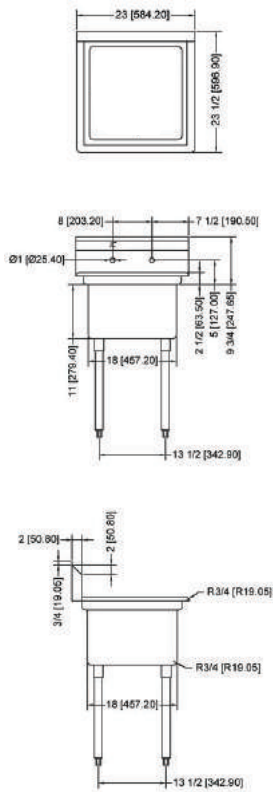

ONE TUB SINK WITHOUT DRAIN BOARD