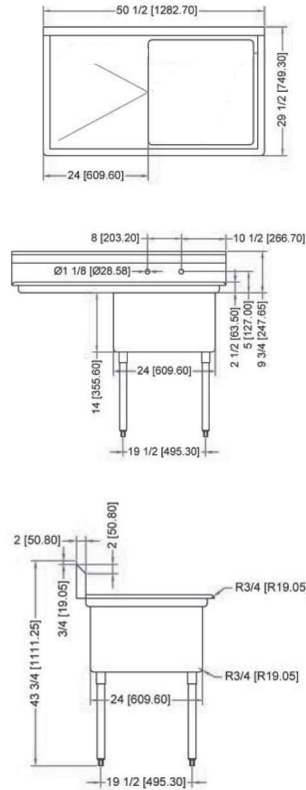

Follow us to keep up to date with the latest news and offers

WAREWASHING/HANDLING

POT SINK - 24" x 24" x 14" ONE TUB SINK

ONE TUB SINK WITHOUT DRAIN BOARD

ONE TUB SINK WITH LEFT DRAIN BOARD

ONE TUB SINK WITH RIGHT DRAIN BOARD

ONE TUB SINK WITH TWO DRAIN BOARD

TECHNICAL SPECIFICATION

ITEM NUMBER	DESCRIPTION	DIMENSIONS OF SINK	DRAIN BOARD	OVERALL DIMENSIONS	WEIGHT
22118	One tub sink with corner drain	24" x 24" x 14"/ 609.6 x 609.6 x 355.6 mm	N/A	29" x 29 1/2" x 44"/ 736.6 x 749 x 1117.6 mm	45 lbs./ 20 kg
43783	One tub sink with center drain				
25253	One tub sink with corner drain	24" x 24" x 14"/ 609.6 x 609.6 x 355.6 mm	Left	50 1/2" x 29 1/2" x 44"/ 1282.7 x 749 x 1117.6 mm	75 lbs./ 30 kg
41855	One tub sink with center drain				
25254	One tub sink with corner drain	24" x 24" x 14"/ 609.6 x 609.6 x 355.6 mm	Right	50 1/2" x 29 1/2" x 44"/ 1282.7 x 749 x 1117.6 mm	75 lbs./ 30 kg
43784	One tub sink with center drain				
25255	One tub sink with corner drain	24" x 24" x 14"/ 609.6 x 609.6 x 355.6 mm	2	72" x 29 1/2" x 44"/ 1829 x 749 x 1117.6 mm	75 lbs./ 30 kg
43785	One tub sink with center drain				