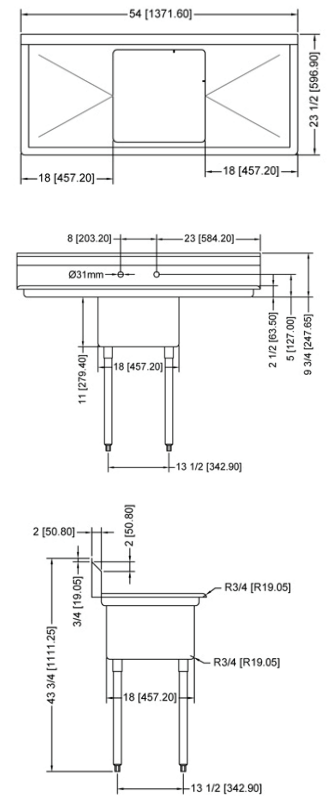

TECHNICAL SPECIFICATION

ITEM NUMBER	DESCRIPTION	DIMENSIONS OF SINK	DRAIN BOARD	OVERALL DIMENSIONS	WEIGHT
22112	One tub sink with corner drain	18" x 18" x 11"	N/A	23" x 23 1/2" x 44"	32 lbs./
43761	One tub sink with center drain	457 x 457 x 279.4 mm	N/A	584 x 597 x 1117.6 mm	14.5 kg
25247	One tub sink with corner drain	18" x 18" x 11"	Left	38 1/2" x 23 1/2" x 44"/ 978 x 597 x 1117.6 mm	60 lbs./ 27 kg
43760	One tub sink with center drain	457 x 457 x 279.4 mm			
25248	One tub sink with corner drain	18" x 18" x 11" /	Right	38 1/2" x 23 1/2" x 44"/ 978 x 597 x 1117.6 mm	60 lbs./ 27 kg
43762	One tub sink with center drain	457 x 457 x 279.4 mm			
25249	One tub sink with corner drain	18" x 18" x 11"	2	54" x 23 1/2" x 44"/ 1371.6 x 597 x 1117.6 mm	69 lbs./ 31.3 kg
43759	One tub sink with center drain	457 x 457 x 279.4 mm			

ONE TUB SINK WITH LEFT DRAIN BOARD

ONE TUB SINK WITH RIGHT DRAIN BOARD

ONE TUB SINK WITH TWO DRAIN BOARD

TECHNICAL SPECIFICATION

ITEM NUMBER	DESCRIPTION	DIMENSIONS OF SINK	DRAIN BOARD	OVERALL DIMENSIONS	WEIGHT
25262	One tub sink with corner drain	18" x 21" x 14"/ 457 x 533 x 355.6 mm	N/A	23" x 26 1/2" x 44"/ 584 x 673 x 1117.6 mm	53 lbs./ 24 kg
43772	One tub sink with center drain				
25263	One tub sink with corner drain	18" x 21" x 14"/ 457 x 533 x 355.6 mm	Left	38 1/2" x 26 1/2" x 44"/ 978 x 673 x 1117.6 mm	62 lbs./ 28 kg
43771	One tub sink with center drain				
25264	One tub sink with corner drain	18" x 21" x 14"/ 457 x 533 x 355.6 mm	Right	38 1/2" x 26 1/2" x 44"/ 978 x 673 x 1117.6 mm	62 lbs./ 28 kg
43773	One tub sink with center drain				
25265	One tub sink with corner drain	18" x 21" x 14"/ 457 x 533 x 355.6 mm	2	54" x 26 1/2" x 44"/ 1371.6 x 673 x 1117.6 mm	71 lbs./ 32 kg
43774	One tub sink with center drain				