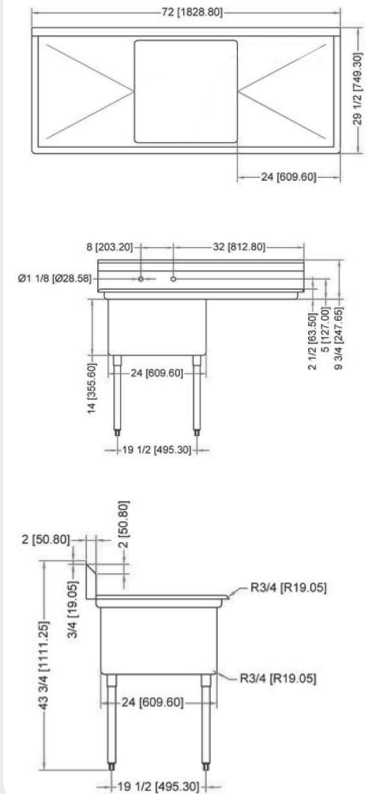

Follow us to keep up to date with the latest news and offers

WAREWASHING/HANDLING

POT SINK - 24" x 24" x 14" ONE TUB SINK

ONE TUB SINK WITHOUT DRAIN BOARD

ONE TUB SINK WITH LEFT DRAIN BOARD

ONE TUB SINK WITH RIGHT DRAIN BOARD

ONE TUB SINK WITH TWO DRAIN BOARD

TECHNICAL SPECIFICATION

ITEM NUMBER	DESCRIPTION	DIMENSIONS OF SINK	DRAIN BOARD	OVERALL DIMENSIONS	WEIGHT
22118	One tub sink with corner drain	24" x 24" x 14"/ 609.6 x 609.6 x 355.6 mm	N/A	29" x 29 1/2" x 44"/ 736.6 x 749 x 1117.6 mm	45 lbs./ 20 kg
43783	One tub sink with center drain				
25253	One tub sink with corner drain	24" x 24" x 14"/ 609.6 x 609.6 x 355.6 mm	Left	50 1/2" x 29 1/2" x 44"/ 1282.7 x 749 x 1117.6 mm	75 lbs./ 30 kg
41855	One tub sink with center drain				
25254	One tub sink with corner drain	24" x 24" x 14"/ 609.6 x 609.6 x 355.6 mm	Right	50 1/2" x 29 1/2" x 44"/ 1282.7 x 749 x 1117.6 mm	75 lbs./ 30 kg
43784	One tub sink with center drain				
25255	One tub sink with corner drain	24" x 24" x 14"/ 609.6 x 609.6 x 355.6 mm	2	72" x 29 1/2" x 44"/ 1829 x 749 x 1117.6 mm	75 lbs./ 30 kg
43785	One tub sink with center drain				