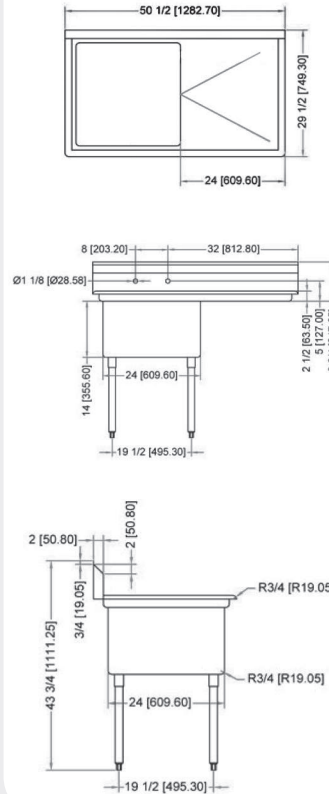

Follow us to keep up to date with the latest news and offers

WAREWASHING/HANDLING

POT SINK - 24" x 24" x 14" ONE TUB SINK

ONE TUB SINK WITHOUT DRAIN BOARD

ONE TUB SINK WITH LEFT DRAIN BOARD

ONE TUB SINK WITH RIGHT DRAIN BOARD

ONE TUB SINK WITH TWO DRAIN BOARD

TECHNICAL SPECIFICATION

ITEM NUMBER	DESCRIPTION	DIMENSIONS OF SINK	DRAIN BOARD	OVERALL DIMENSIONS	WEIGHT
22118	One tub sink with corner drain	24" x 24" x 14"/ 609.6 x 609.6 x 355.6 mm	N/A	29" x 29 1/2" x 44"/ 736.6 x 749 x 1117.6 mm	45 lbs./ 20 kg
43783	One tub sink with center drain				
25253	One tub sink with corner drain	24" x 24" x 14"/ 609.6 x 609.6 x 355.6 mm	Left	50 1/2" x 29 1/2" x 44"/ 1282.7 x 749 x 1117.6 mm	75 lbs./ 30 kg
41855	One tub sink with center drain				
25254	One tub sink with corner drain	24" x 24" x 14"/ 609.6 x 609.6 x 355.6 mm	Right	50 1/2" x 29 1/2" x 44"/ 1282.7 x 749 x 1117.6 mm	75 lbs./ 30 kg
43784	One tub sink with center drain				
25255	One tub sink with corner drain	24" x 24" x 14"/ 609.6 x 609.6 x 355.6 mm	2	72" x 29 1/2" x 44"/ 1829 x 749 x 1117.6 mm	75 lbs./ 30 kg
43785	One tub sink with center drain				