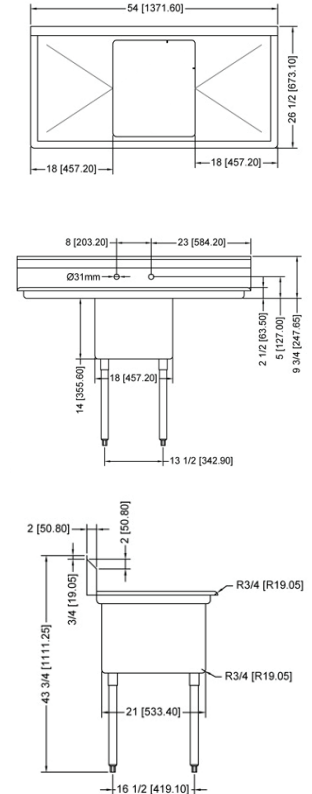

ONE TUB SINK WITH LEFT DRAIN BOARD

ONE TUB SINK WITH RIGHT DRAIN BOARD

ONE TUB SINK WITH TWO DRAIN BOARD

TECHNICAL SPECIFICATION

ITEM NUMBER	DESCRIPTION	DIMENSIONS OF SINK	DRAIN BOARD	OVERALL DIMENSIONS	WEIGHT
25262	One tub sink with corner drain	18" x 21" x 14"/ 457 x 533 x 355.6 mm	N/A	23" x 26 1/2" x 44"/ 584 x 673 x 1117.6 mm	53 lbs./ 24 kg
43772	One tub sink with center drain				
25263	One tub sink with corner drain	18" x 21" x 14"/ 457 x 533 x 355.6 mm	Left	38 1/2" x 26 1/2" x 44"/ 978 x 673 x 1117.6 mm	62 lbs./ 28 kg
43771	One tub sink with center drain				
25264	One tub sink with corner drain	18" x 21" x 14"/ 457 x 533 x 355.6 mm	Right	38 1/2" x 26 1/2" x 44"/ 978 x 673 x 1117.6 mm	62 lbs./ 28 kg
43773	One tub sink with center drain				
25265	One tub sink with corner drain	18" x 21" x 14"/ 457 x 533 x 355.6 mm	2	54" x 26 1/2" x 44"/ 1371.6 x 673 x 1117.6 mm	71 lbs./ 32 kg
43774	One tub sink with center drain				

ONE TUB SINK WITH TWO DRAIN BOARD

TECHNICAL SPECIFICATION

ITEM NUMBER	DESCRIPTION	DIMENSIONS OF SINK	DRAIN BOARD	OVERALL DIMENSIONS	WEIGHT
22118	One tub sink with corner drain	24" x 24" x 14"/ 609.6 x 609.6 x 355.6 mm	N/A	29" x 29 1/2" x 44"/ 736.6 x 749 x 1117.6 mm	45 lbs./ 20 kg
43783	One tub sink with center drain				
25253	One tub sink with corner drain	24" x 24" x 14"/ 609.6 x 609.6 x 355.6 mm	Left	50 1/2" x 29 1/2" x 44"/ 1282.7 x 749 x 1117.6 mm	75 lbs./ 30 kg
41855	One tub sink with center drain				
25254	One tub sink with corner drain	24" x 24" x 14"/ 609.6 x 609.6 x 355.6 mm	Right	50 1/2" x 29 1/2" x 44"/ 1282.7 x 749 x 1117.6 mm	75 lbs./ 30 kg
43784	One tub sink with center drain				
25255	One tub sink with corner drain	24" x 24" x 14"/ 609.6 x 609.6 x 355.6 mm	2	72" x 29 1/2" x 44"/ 1829 x 749 x 1117.6 mm	75 lbs./ 30 kg
43785	One tub sink with center drain				