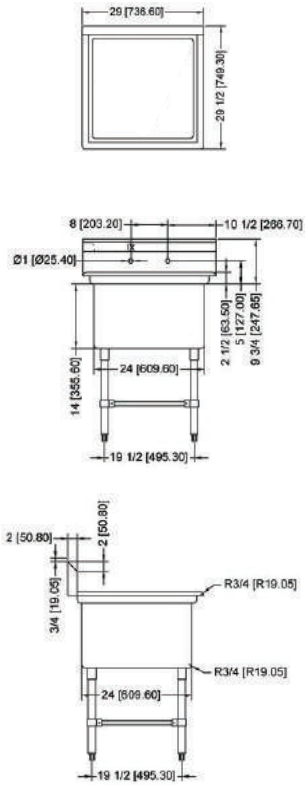

Follow us to keep up to date with the latest news and offers

WAREWASHING/HANDLING

POT SINK - 24" x 24" x 14" ONE TUB SINK

ONE TUB SINK WITHOUT DRAIN BOARD

ONE TUB SINK WITH LEFT DRAIN BOARD

ONE TUB SINK WITH RIGHT DRAIN BOARD

ONE TUB SINK WITH TWO DRAIN BOARD

TECHNICAL SPECIFICATION

ITEM NUMBER	DESCRIPTION	DIMENSIONS OF SINK	DRAIN BOARD	OVERALL DIMENSIONS	WEIGHT
22118	One tub sink with corner drain	24" x 24" x 14"/ 609.6 x 609.6 x 355.6 mm	N/A	29" x 29 1/2" x 44"/ 736.6 x 749 x 1117.6 mm	45 lbs./ 20 kg
43783	One tub sink with center drain				
25253	One tub sink with corner drain	24" x 24" x 14"/ 609.6 x 609.6 x 355.6 mm	Left	50 1/2" x 29 1/2" x 44"/ 1282.7 x 749 x 1117.6 mm	75 lbs./ 30 kg
41855	One tub sink with center drain				
25254	One tub sink with corner drain	24" x 24" x 14"/ 609.6 x 609.6 x 355.6 mm	Right	50 1/2" x 29 1/2" x 44"/ 1282.7 x 749 x 1117.6 mm	75 lbs./ 30 kg
43784	One tub sink with center drain				
25255	One tub sink with corner drain	24" x 24" x 14"/ 609.6 x 609.6 x 355.6 mm	2	72" x 29 1/2" x 44"/ 1829 x 749 x 1117.6 mm	75 lbs./ 30 kg
43785	One tub sink with center drain				