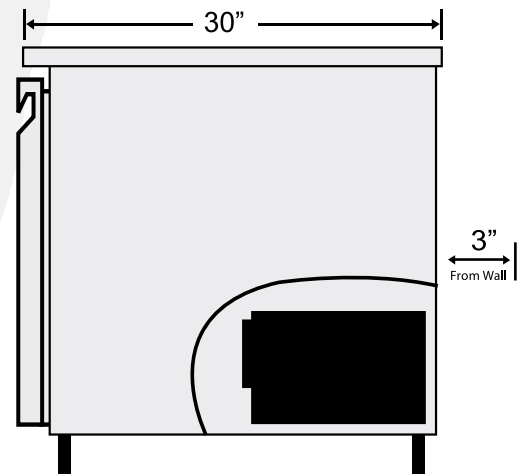

#### Dimensions

Exterior Dimensions (Inches)	27.5" x 30" x 37.25"
Interior Dimensions (Inches)	24" x 24" x 24"
Packaging Dimensions (Inches)	30.2" x 33.5" x 37.7"
Capacity (cu. ft.)	6.5 cu. ft.
Gross Weight (lbs)	188 lbs

#### Construction

Exterior Material	430 series stainless steel
Interior Material	430 series stainless steel
Insulation Material	Polyurethane
Insulation Thickness (mm)	45
# of Doors	1
# of Shelves	1
Shelf Material	Plastic coated steel
Shelf Load Capacity (lbs/pc)	155 lbs

#### Electrical

Voltage (v/Hz)	115/60
Power (W)	260
Power Consumption (kw/24hr)	1.2
Phase	1

Front View

Top View

Side View

NEMA 5-15P

COMPLIES WITH ANSI/NSF 7 FOR FOOD SERVICE