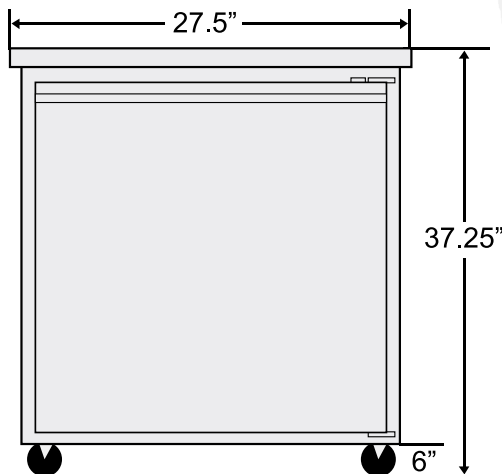

BISON

REFRIGERATION

Units Manufactured Prior 10-1-18

Include 1 Year Parts + Labor / 5 Year Compressor Warranty

Units Manufactured After 10-1-18

Include 2 Year Parts + Labor / 5 Year Compressor Warranty

BUR-27 1 Door Undercounter Cooler

Dimensions

Exterior Dimensions (Inches)	27.5" x 30" x 37.25"
Interior Dimensions (Inches)	24" x 24" x 24"
Packaging Dimensions (Inches)	30.2" x 33.5" x 37.7"
Capacity (cu. ft.)	6.5 cu. ft.
Gross Weight (lbs)	188 lbs

Construction

Exterior Material	430 series stainless steel
Interior Material	430 series stainless steel
Insulation Material	Polyurethane
Insulation Thickness (mm)	45
# of Doors	1
# of Shelves	1
Shelf Material	Plastic coated steel
Shelf Load Capacity (lbs/pc)	155 lbs

Cooling

Temperature Range	33° ~ 40° F
Refrigerant	R290
Refrigerant Amount (oz)	9.2
Maximum Ambient Temperature Rating	90° F
Defrost Method	Air Defrost
Defrost Power (W)	0
Cooling Method	Ventilated
Temperature Controller	Thermostat
Compressor H/P	1/4

Electrical

Voltage (v/Hz)	115/60
Power (W)	260
Power Consumption (kw/24hr)	1.2
Phase	1

Front View