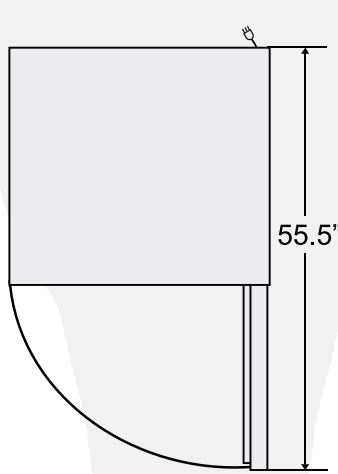

#### Dimensions

Exterior Dimensions (Inches)	27.5" x 30" x 37.25"
Interior Dimensions (Inches)	24" x 24" x 24"
Packaging Dimensions (Inches)	30.2" x 33.5" x 37.7"
Capacity (cu. ft.)	6.5 cu. ft.
Gross Weight (lbs)	188 lbs

#### Construction

Exterior Material	430 series stainless steel
Interior Material	430 series stainless steel
Insulation Material	Polyurethane
Insulation Thickness (mm)	45
# of Doors	1
# of Shelves	1
Shelf Material	Plastic coated steel
Shelf Load Capacity (lbs/pc)	155 lbs

#### Cooling

Temperature Range	33° ~ 40° F
Refrigerant	R290
Refrigerant Amount (oz)	9.2
Maximum Ambient Temperature Rating	90° F
Defrost Method	Air Defrost
Defrost Power (W)	0
Cooling Method	Ventilated
Temperature Controller	Thermostat
Compressor H/P	1/4

#### Electrical

Voltage (v/Hz)	115/60
Power (W)	260
Power Consumption (kw/24hr)	1.2
Phase	1

Front View

Top View

Side View

NEMA 5-15P

COMPLIES WITH ANSI/NSF 7 FOR FOOD SERVICE