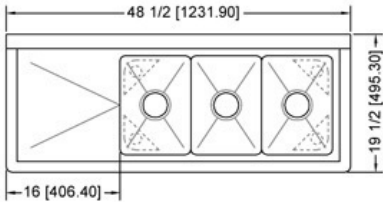

TABLES AND SINKS

SERVING THE FOOD INDUSTRY SINCE 1951

10" X 14" X 10" THREE TUB SINK - 3.5" CENTER DRAIN AND LEFT DRAIN BOARD

Item: 43755

HIGH QUALITY

18-Gauge Stainless Steel
3 Tub Sink With 16-Gauge
Galvanized Legs

LIMITED
WARRANTY

Authorized Dealer

TABLES AND SINKS

10" X 14" X 10" THREE TUB SINK

TECHNICAL DRAWING WITH DIMENSIONS

Center Drain

Raised Edges

16-Gauge Galvanized Legs

Rounded corner

TECHNICAL SPECIFICATIONS

ITEM NUMBER	43755
DESCRIPTION	Three Tub Sink with left drain board and center drain
SINK SIZE	10" x 14" x 10" / 254 x 355.6 x 254 mm
DRAIN SIZE	3.5" / 89 mm
OVERALL DIMENSIONS (WDH)	48.5" x 19.5" x 43.75" / 1232 x 495 x 1111.3 mm
WEIGHT	37.84 lbs. / 17 kgs.