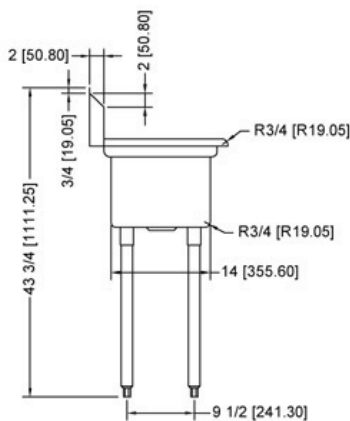

TABLES AND SINKS

SERVING THE FOOD INDUSTRY SINCE 1951

10" X 14" X 10" THREE TUB SINK - 3.5" CENTER DRAIN AND LEFT DRAIN BOARD

Item: 43755

HIGH QUALITY

18-Gauge Stainless Steel
3 Tub Sink With 16-Gauge
Galvanized Legs

LIMITED
WARRANTY

Authorized Dealer

TABLES AND SINKS

10" X 14" X 10" THREE TUB SINK

TECHNICAL DRAWING WITH DIMENSIONS

Center Drain

Raised Edges

16-Gauge Galvanized Legs

Rounded corner

TECHNICAL SPECIFICATIONS

ITEM NUMBER	43755
DESCRIPTION	Three Tub Sink with left drain board and center drain
SINK SIZE	10" x 14" x 10" / 254 x 355.6 x 254 mm
DRAIN SIZE	3.5" / 89 mm
OVERALL DIMENSIONS (WDH)	48.5" x 19.5" x 43.75" / 1232 x 495 x 1111.3 mm
WEIGHT	37.84 lbs. / 17 kgs.