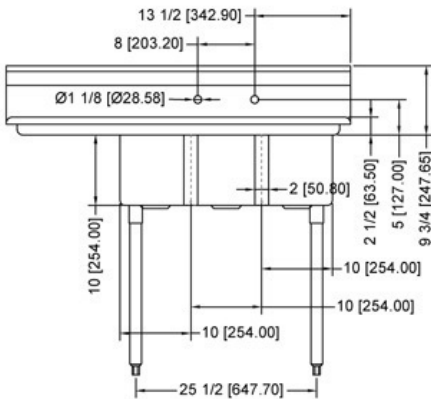

TABLES AND SINKS

SERVING THE FOOD INDUSTRY SINCE 1951

10" X 14" X 10" THREE TUB SINK - 3.5" CENTER DRAIN AND LEFT DRAIN BOARD

Item: 43755

HIGH QUALITY

18-Gauge Stainless Steel
3 Tub Sink With 16-Gauge
Galvanized Legs

LIMITED
WARRANTY

Authorized Dealer

TABLES AND SINKS

10" X 14" X 10" THREE TUB SINK

TECHNICAL DRAWING WITH DIMENSIONS

Center Drain

Raised Edges

16-Gauge Galvanized Legs

Rounded corner

TECHNICAL SPECIFICATIONS

ITEM NUMBER	43755
DESCRIPTION	Three Tub Sink with left drain board and center drain
SINK SIZE	10" x 14" x 10" / 254 x 355.6 x 254 mm
DRAIN SIZE	3.5" / 89 mm
OVERALL DIMENSIONS (WDH)	48.5" x 19.5" x 43.75" / 1232 x 495 x 1111.3 mm
WEIGHT	37.84 lbs. / 17 kgs.