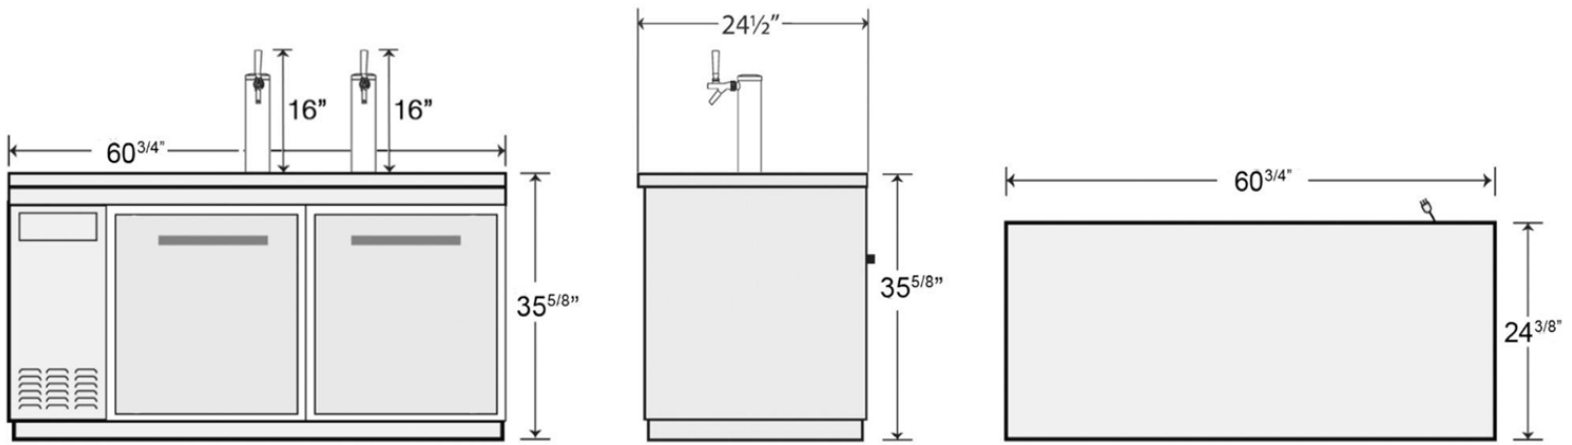

Plan View

INSIDE CAPACITY FOR FGP-BD-60

KEG SIZE COLOR KEY

STANDARD HALF KEG

1/4 SLIM KEG

1/6 KEG

Elevate your draft beer experience with the Frigos Premium FGP-BD-60 Beer Dispenser – a stylish and efficient solution for serving your favorite brews. Whether for home use or a bar setting, the compact and lightweight design, along with the eco-friendly R-290 refrigerant, makes it an ideal choice. Cheers to an exceptional draft beer experience with Frigos Premium.

Warning: This product can expose you to chemicals including lead, which are known to the State of California to cause cancer, birth defects, or other reproductive harm. For more information, go to www.p65warnings.ca.gov.