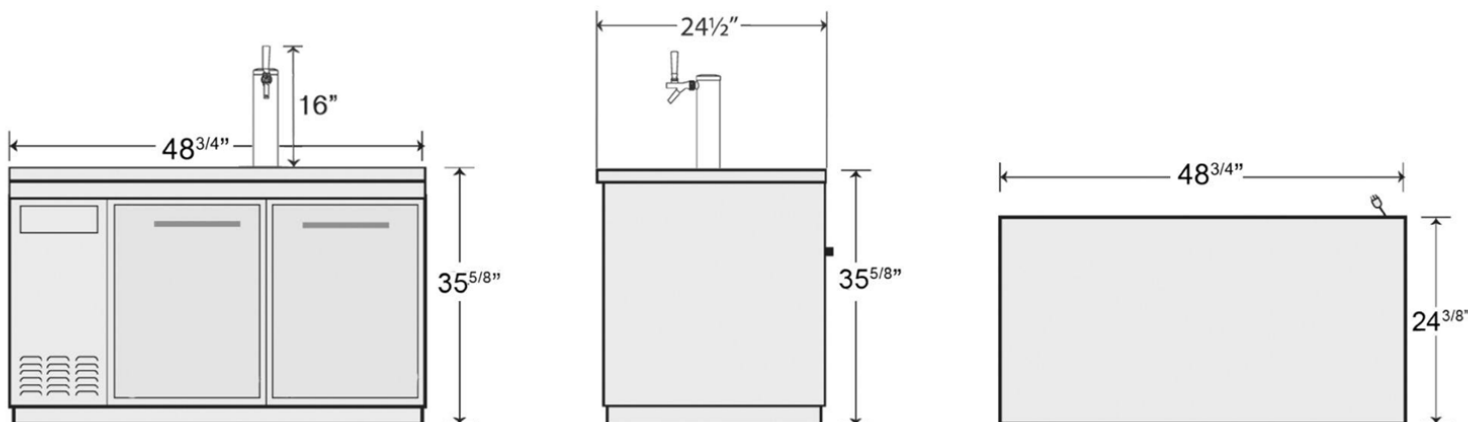

Plan View

INSIDE CAPACITY FOR FGP-BD-48

KEG SIZE COLOR KEY

STANDARD HALF KEG

1/4 SLIM KEG

1/6 KEG

Elevate your draft beer experience with the stylish and efficient Frigos Premium FGP-BD-48 Beer Dispenser. Cheers to easy access, variety with (2) Single Draft Towers, and perfect serving temperatures ranging from 33°F to 40°F. Ideal for both home and commercial use, this dispenser, with its sleek black exterior, ensures drinks keep flowing. Weighing just 325 lbs, it's a perfect blend of form and function, making it a must-have for quality draft beer service in any setting.

Warning: This product can expose you to chemicals including lead, which are known to the State of California to cause cancer, birth defects, or other reproductive harm. For more information, go to www.p65warnings.ca.gov.