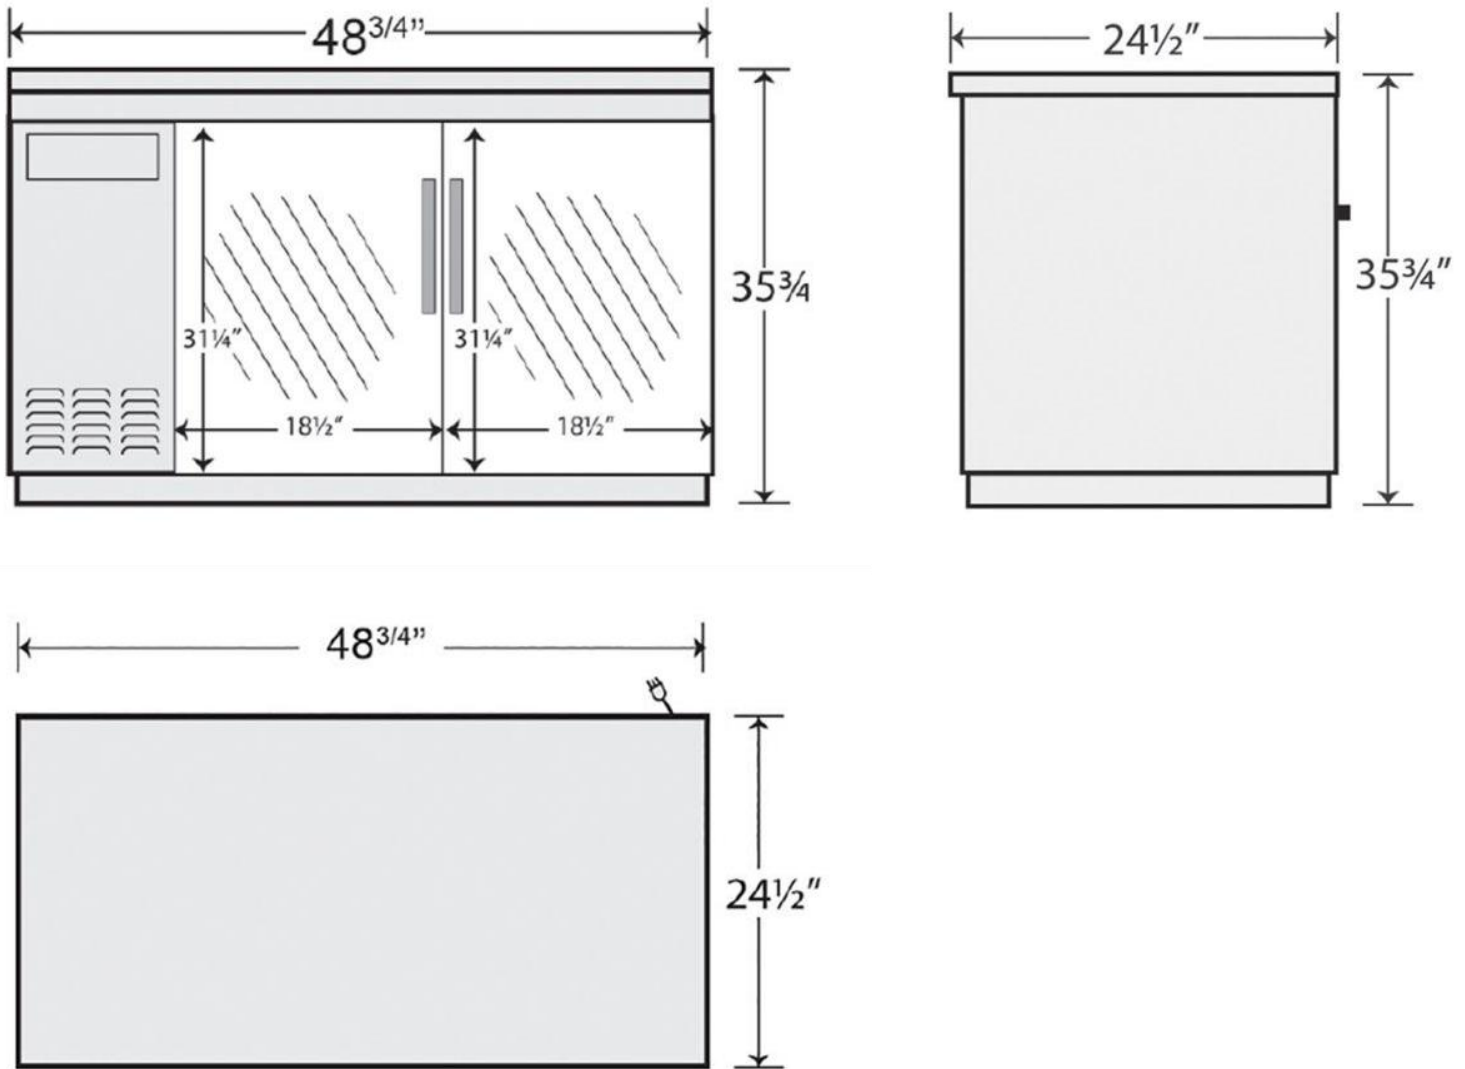

The (2) hinged glass doors provide a clear view of your beverages and add a touch of elegance to your bar setup. These doors are self-closing, ensuring energy efficiency and convenient access for both customers and staff. The cabinet features four adjustable shelves, offering flexibility in organizing your beverage selection. With a 1/3+ HP compressor located on the left side, the Frigos Premium FGP-BB-48G delivers efficient cooling performance while using eco-friendly R290 refrigerant. The cabinet is easy to install with the Nema 5-15P plug type, and the stainless steel interior not only complements the unit's functionality but also enhances its overall aesthetic. Make your beverage service stand out with the Frigos Premium FGP-BB-48G, ensuring that your customers enjoy their drinks in a stylish and perfectly chilled environment.

| Item | Width (Inch) | Depth (Inch) | Height (Inch) | Material |
|----------|--------------|--------------|---------------|--------------------------------------|
| Exterior | 48.75 | 24.4 | 35.88 | Black Powdered Coated Steel Exterior |
| Interior | 36 | 20.13 | 31 | Stainless steel |

Plan View

Upgrade your beverage service with the Frigos Premium FGP-BB-48G, a 48.75" Refrigerated Back Bar Cabinet featuring (2) hinged glass doors and an 11.8 cu ft capacity. With a sleek black exterior, a temperature range of 33°F to 38°F, and self-closing glass doors, it combines sophistication with durability for a stylish and perfectly chilled drink presentation. Elevate your bar setup and ensure customer satisfaction with this efficient and elegant back bar cabinet.