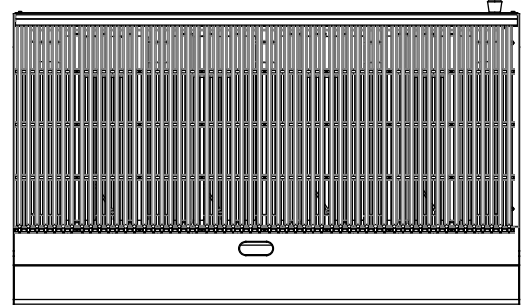

* MIGALI® RESERVES THE RIGHT TO CHANGE SPECIFICATIONS WITHOUT NOTICE

Gas Connection: 3/4" NPT on the right

Clearance for combustible work area: 6" rear & 15" sides

Altitudes over 2,000 feet may need high altitude orifice adjustments to deliver BTU output listed

TOLL FREE: 800.852.5292
WEB: www.migali.com

Conforms to ANSI STD Z83.116-2009 (2011), NSF/ANSI STD 4 & CSA STD 1-09-2009(2011)

DIMENSIONAL DRAWINGS

C-CR24

C-CR36

C-CR48

SIDE VIEW

MIGALI® REMAINS AN AMERICAN FAMILY COMPANY SINCE 1955