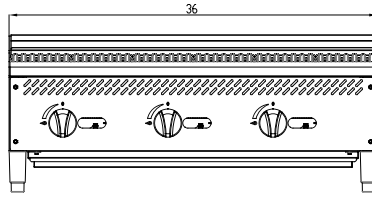

* MIGALI® RESERVES THE RIGHT TO CHANGE SPECIFICATIONS WITHOUT NOTICE

Gas Connection: 3/4" NPT on the right

Clearance for combustible work area: 6" rear & 15" sides

Altitudes over 2,000 feet may need high altitude orifice adjustments to deliver BTU output listed

TOLL FREE: 800.852.5292
WEB: www.migali.com

Conforms to ANSI STD Z83.116-2009 (2011), NSF/ANSI STD 4 & CSA STD 1-09-2009(2011)

DIMENSIONAL DRAWINGS

C-CR24

C-CR36

C-CR48

SIDE VIEW

MIGALI® REMAINS AN AMERICAN FAMILY COMPANY SINCE 1955