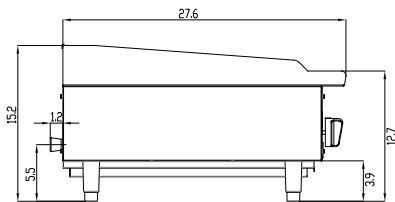

MODEL	BURNERS	TOTAL BTU NATURAL GAS / LP	PER BTU NATURAL GAS / LP	IN TAKE TUBE PRESSURE (w.C.) NATURAL GAS / LP	NOZZLE NO. NATURAL GAS / LP	IGNITION	VALVE TYPE	WORKING AREA W X D	EXTERIOR DIMENSIONS W X D X H	PACKAGED DIMENSIONS W X D X H	WEIGHT	PACKAGED WEIGHT
C-CR24	2	70,000	35,000 BTU/h	4 /10	#36 / #50	Manual	Pilot Light	23.9" x 20.2"	24" x 27.6" x 15.2	26.8" x 29.9" x 18.2"	117 lbs.	168 lbs.
C-CR36	3	105,000	35,000 BTU/h	4 /10	#36 / #50	Manual	Pilot Light	35.7" x 20.2"	36" x 27.6" x 15.2	38.6" x 29.9" x 18.2"	159 lbs.	238 lbs.
C-CR48	4	140,000	35,000 BTU/h	4 /10	#36 / #50	Manual	Pilot Light	47.9" x 20.2"	48" x 27.6" x 15.2"	50.8" x 29.9" x 18.2"	201 lbs.	314 lbs.

* MIGALI® RESERVES THE RIGHT TO CHANGE SPECIFICATIONS WITHOUT NOTICE

Gas Connection: 3/4" NPT on the right

Clearance for combustible work area: 6" rear & 15" sides

Altitudes over 2,000 feet may need high altitude orifice adjustments to deliver BTU output listed

TOLL FREE: 800.852.5292
WEB: www.migali.com

Conforms to ANSI STD Z83.116-2009 (2011), NSF/ANSI STD 4 & CSA STD 1-09-2009(2011)

DIMENSIONAL DRAWINGS

C-CR24

C-CR36

C-CR48

SIDE VIEW

MIGALI® REMAINS AN AMERICAN FAMILY COMPANY SINCE 1955