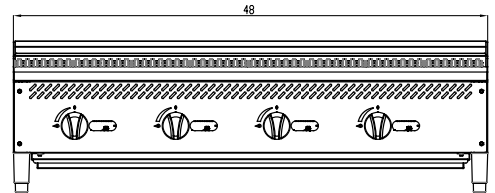

PROJECT:	_____
LOCATION:	_____
ITEM#:	_____
QUANTITY:	_____

COMPETITOR SERIES®

C-CR24

C-CR36

C-CR48

CHAR-ROCK BROILERS

- Reversible heavy duty cast iron cooking grates with angled sides for flat or sloped positions
- Cast iron grates underneath cooking grates to support char-rocks and proper airflow
- Manually controlled cooking zones
- 35,000 BTU per “U” shape burner
- Removable, full width slide out waste tray
- Beautiful ergonomic design and easy to clean
- High polished, stainless steel exterior and chrome temperature knobs
- (4) adjustable stainless steel feet
- Comes standard as natural gas with L.P orifice kit for in-field conversion
- Migali Industries® Protection Plan: 1 Year Parts & Labor Warranty

* MIGALI® RESERVES THE RIGHT TO CHANGE SPECIFICATIONS WITHOUT NOTICE

Gas Connection: 3/4" NPT on the right

Clearance for combustible work area: 6" rear & 15" sides

Altitudes over 2,000 feet may need high altitude orifice adjustments to deliver BTU output listed

TOLL FREE: 800.852.5292
WEB: www.migali.com

Conforms to ANSI STD Z83.116-2009 (2011), NSF/ANSI STD 4 & CSA STD 1-09-2009(2011)

DIMENSIONAL DRAWINGS

C-CR24

C-CR36

C-CR48

SIDE VIEW

MIGALI® REMAINS AN AMERICAN FAMILY COMPANY SINCE 1955