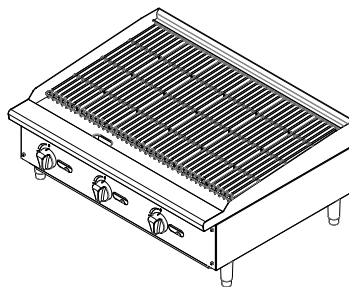

PROJECT:	_____
LOCATION:	_____
ITEM#:	_____
QUANTITY:	_____

COMPETITOR SERIES®

C-CR24

C-CR36

C-CR48

CHAR-ROCK BROILERS

- Reversible heavy duty cast iron cooking grates with angled sides for flat or sloped positions
- Cast iron grates underneath cooking grates to support char-rocks and proper airflow
- Manually controlled cooking zones
- 35,000 BTU per “U” shape burner
- Removable, full width slide out waste tray
- Beautiful ergonomic design and easy to clean
- High polished, stainless steel exterior and chrome temperature knobs
- (4) adjustable stainless steel feet
- Comes standard as natural gas with L.P orifice kit for in-field conversion
- Migali Industries® Protection Plan: 1 Year Parts & Labor Warranty

* MIGALI® RESERVES THE RIGHT TO CHANGE SPECIFICATIONS WITHOUT NOTICE

Gas Connection: 3/4" NPT on the right

Clearance for combustible work area: 6" rear & 15" sides

Altitudes over 2,000 feet may need high altitude orifice adjustments to deliver BTU output listed

TOLL FREE: 800.852.5292
WEB: www.migali.com

Conforms to ANSI STD Z83.116-2009 (2011), NSF/ANSI STD 4 & CSA STD 1-09-2009(2011)

DIMENSIONAL DRAWINGS

C-CR24

C-CR36

C-CR48

SIDE VIEW

MIGALI® REMAINS AN AMERICAN FAMILY COMPANY SINCE 1955