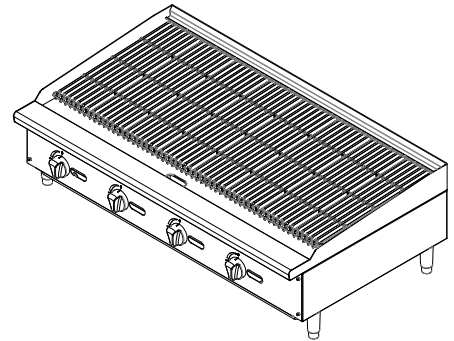

PROJECT:	_____
LOCATION:	_____
ITEM#:	_____
QUANTITY:	_____

COMPETITOR SERIES®

C-CR24

C-CR36

C-CR48

CHAR-ROCK BROILERS

- Reversible heavy duty cast iron cooking grates with angled sides for flat or sloped positions
- Cast iron grates underneath cooking grates to support char-rocks and proper airflow
- Manually controlled cooking zones
- 35,000 BTU per “U” shape burner
- Removable, full width slide out waste tray
- Beautiful ergonomic design and easy to clean
- High polished, stainless steel exterior and chrome temperature knobs
- (4) adjustable stainless steel feet
- Comes standard as natural gas with L.P orifice kit for in-field conversion
- Migali Industries® Protection Plan: 1 Year Parts & Labor Warranty

* MIGALI® RESERVES THE RIGHT TO CHANGE SPECIFICATIONS WITHOUT NOTICE

Gas Connection: 3/4" NPT on the right

Clearance for combustible work area: 6" rear & 15" sides

Altitudes over 2,000 feet may need high altitude orifice adjustments to deliver BTU output listed

TOLL FREE: 800.852.5292
WEB: www.migali.com

Conforms to ANSI STD Z83.116-2009 (2011), NSF/ANSI STD 4 & CSA STD 1-09-2009(2011)

DIMENSIONAL DRAWINGS

C-CR24

C-CR36

C-CR48

SIDE VIEW

MIGALI® REMAINS AN AMERICAN FAMILY COMPANY SINCE 1955