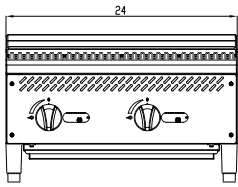

MODEL	BURNERS	TOTAL BTU NATURAL GAS / LP	PER BTU NATURAL GAS / LP	IN TAKE TUBE PRESSURE (w.C.) NATURAL GAS / LP	NOZZLE NO. NATURAL GAS / LP	IGNITION	VALVE TYPE	WORKING AREA W X D	EXTERIOR DIMENSIONS W X D X H	PACKAGED DIMENSIONS W X D X H	WEIGHT	PACKAGED WEIGHT
C-CR24	2	70,000	35,000 BTU/h	4 /10	#36 / #50	Manual	Pilot Light	23.9" x 20.2"	24" x 27.6" x 15.2	26.8" x 29.9" x 18.2"	117 lbs.	168 lbs.
C-CR36	3	105,000	35,000 BTU/h	4 /10	#36 / #50	Manual	Pilot Light	35.7" x 20.2"	36" x 27.6" x 15.2	38.6" x 29.9" x 18.2"	159 lbs.	238 lbs.
C-CR48	4	140,000	35,000 BTU/h	4 /10	#36 / #50	Manual	Pilot Light	47.9" x 20.2"	48" x 27.6" x 15.2"	50.8" x 29.9" x 18.2"	201 lbs.	314 lbs.

* MIGALI® RESERVES THE RIGHT TO CHANGE SPECIFICATIONS WITHOUT NOTICE

Gas Connection: 3/4" NPT on the right

Clearance for combustible work area: 6" rear & 15" sides

Altitudes over 2,000 feet may need high altitude orifice adjustments to deliver BTU output listed

TOLL FREE: 800.852.5292
WEB: www.migali.com

Conforms to ANSI STD Z83.116-2009 (2011), NSF/ANSI STD 4 & CSA STD 1-09-2009(2011)

DIMENSIONAL DRAWINGS

C-CR24

C-CR36

C-CR48

SIDE VIEW

MIGALI® REMAINS AN AMERICAN FAMILY COMPANY SINCE 1955